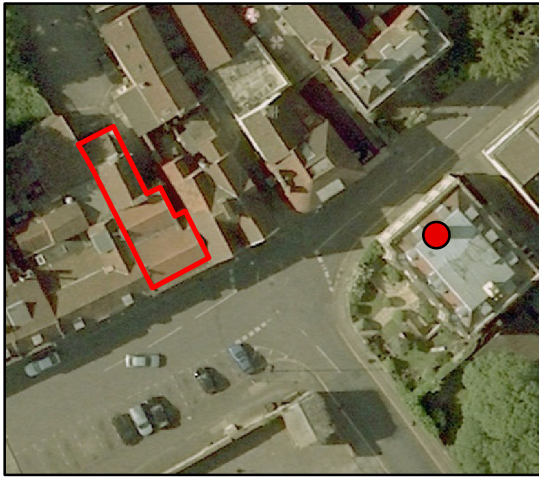

**Galaxy Cafe Roundstone Street
Trowbridge, BA14 8DE**

Scale

1:461

Wiltshire Council
Where everybody matters

Reproduced from the Ordnance Survey mapping with permission of Her Majesty's Stationary Office. Crown Copyright. Unauthorised reproduction infringes Crown Copyright and may lead to prosecution or civil proceedings. License number 100049050